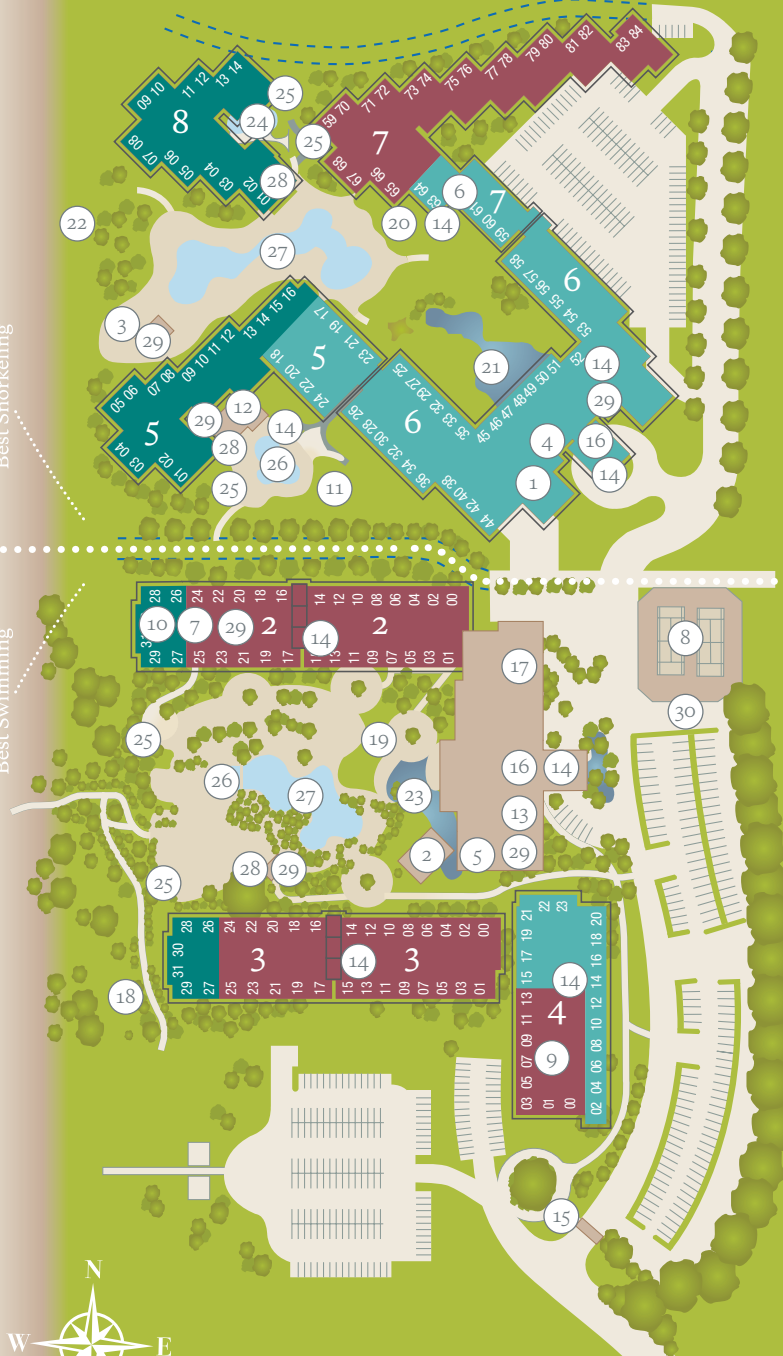

Pacific Ocean

The Westin Kā'anapali Ocean Resort Villas North

The Westin Kā'anapali Ocean Resort Villas

SITE MAP

- ① Kai Ala Market
- ② Ocean Pool Bar & Grill
- ③ Pailolo Bar & Grill
- ④ Pūlehu, an Italian Grill
- ⑤ Pu'ukoli'i General Store
- ⑥ Spa Helani, a Heavenly Spa by Westin®
- ⑦ WestinWORKOUT® Fitness Studio
- ⑧ Tennis Courts
- ⑨ Pu'uhonua Cultural Center
- ⑩ The Discovery Center
- ⑪ Pirate Playground
- ⑫ Westin® Family Kids Club
- ⑬ Pu'ukukui Conference Center
- ⑭ Concierge Desk
- ⑮ Welcome Station
- ⑯ Lobby
- ⑰ Vacation Gallery
- ⑱ Kahekili Park
- ⑲ Lāna'i Lawn
- ⑳ Moloka'i Lawn
- ㉑ North Koi Pond
- ㉒ Ocean Lawn
- ㉓ South Koi Pond
- ㉔ Adult Pool
- ㉕ Barbecue Grill
- ㉖ Keiki Pool
- ㉗ Swimming Pool
- ㉘ Towel Hut
- ㉙ Restrooms
- ㉚ Shuttle Stop

VILLA VIEW LEGEND*

- Oceanfront
- Island View
- Ocean view and island view on first and second floors; ocean view on third floor and above

THE WESTIN
KA'ANAPALI
OCEAN RESORT VILLAS NORTH

Artist's Rendering, may be subject to change.
Map not to scale. Resort amenities are subject to change.

* Refer to your purchase documents for the view category associated with your ownership.